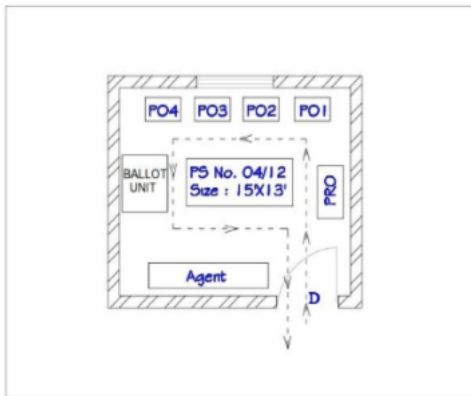

Nazri Naksha

Google Map View

Polling Station Building Front View

Polling Station Front View

Cad View

Key MAP View