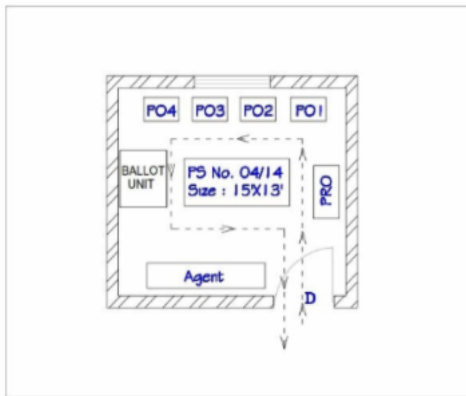

Nazri Naksha

Google Map View

Polling Station Building Front View

Polling Station Front View

Cad View

Key MAP View