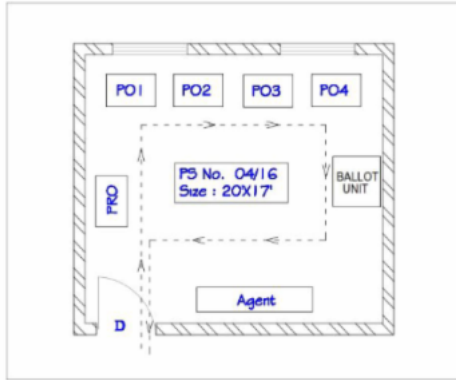

Nazri Naksha

Google Map View

Polling Station Building Front View

Polling Station Front View

Cad View

Key MAP View