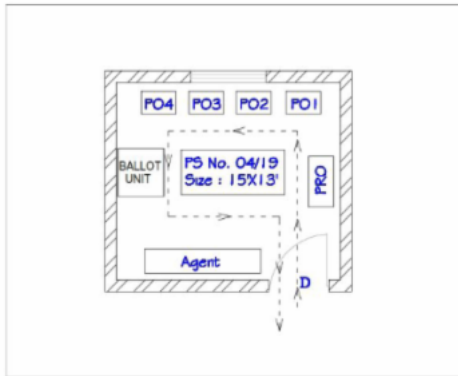

Nazri Naksha

Google Map View

Polling Station Building Front View

Polling Station Front View

Cad View

Key MAP View