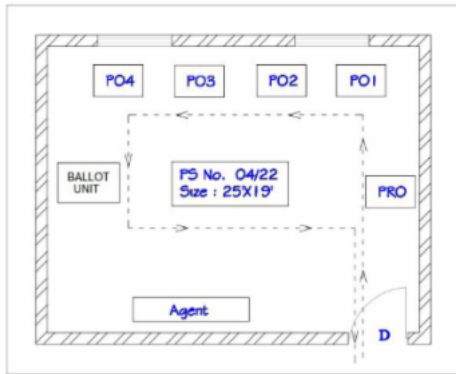

Nazri Naksha

Google Map View

Polling Station Building Front View

Polling Station Front View

Cad View

Key MAP View