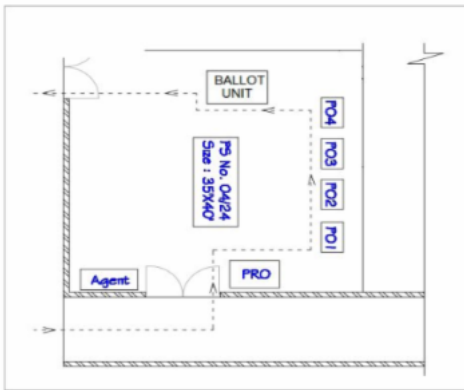

Nazri Naksha

Google Map View

Polling Station Building Front View

Polling Station Front View

Cad View

Key MAP View