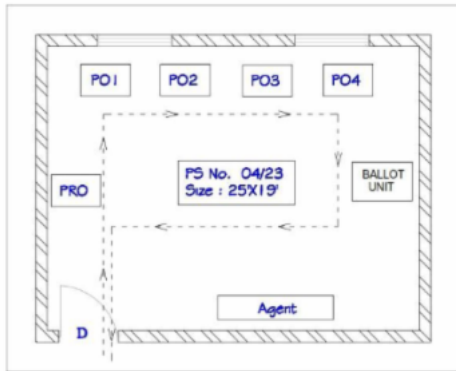

Nazri Naksha

Google Map View

Polling Station Building Front View

Polling Station Front View

Cad View

Key MAP View