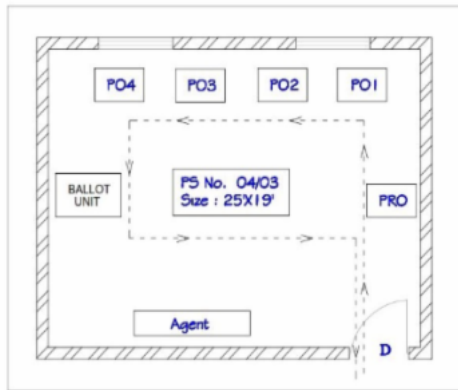

Nazri Naksha

Google Map View

Polling Station Building Front View

Polling Station Front View

Cad View

Key MAP View