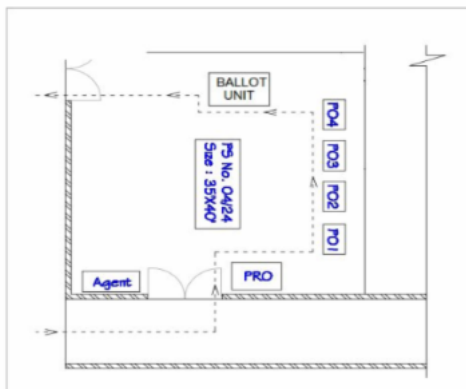

Nazri Naksha

Google Map View

Polling Station Building Front View

Polling Station Front View

Cad View

Key MAP View