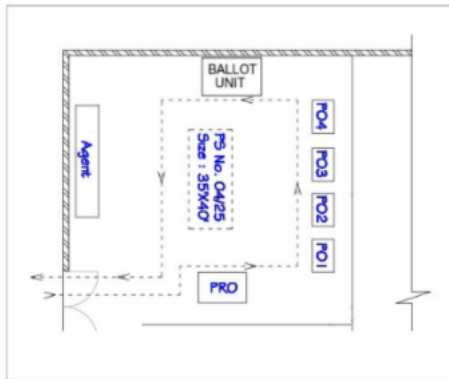

Nazri Naksha

Google Map View

Polling Station Building Front View

Polling Station Front View

Cad View

Key MAP View