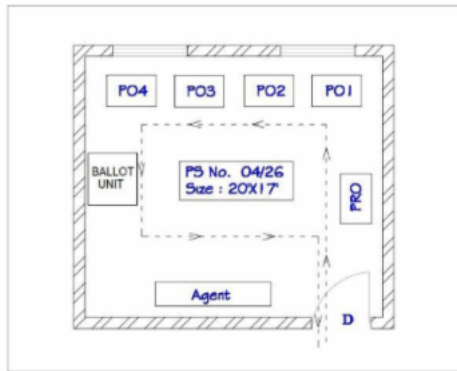

Nazri Naksha

Google Map View

Polling Station Building Front View

Polling Station Front View

Cad View

Key MAP View