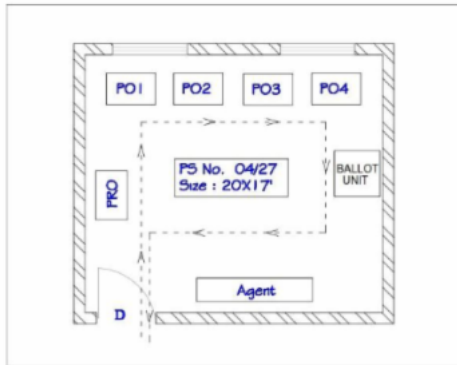

Nazri Naksha

Google Map View

Polling Station Building Front View

Polling Station Front View

Cad View

Key MAP View