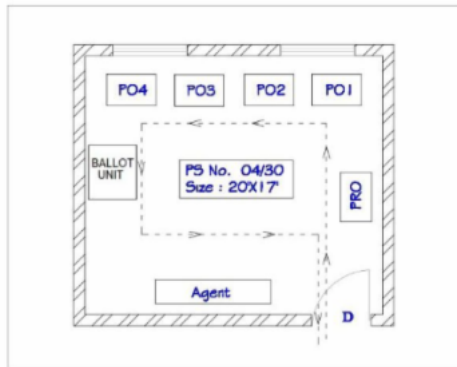

Nazri Naksha

Google Map View

Polling Station Building Front View

Polling Station Front View

Cad View

Key MAP View