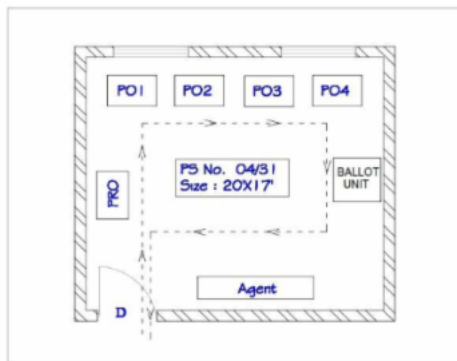

Nazri Naksha

Google Map View

Polling Station Building Front View

Polling Station Front View

Cad View

Key MAP View