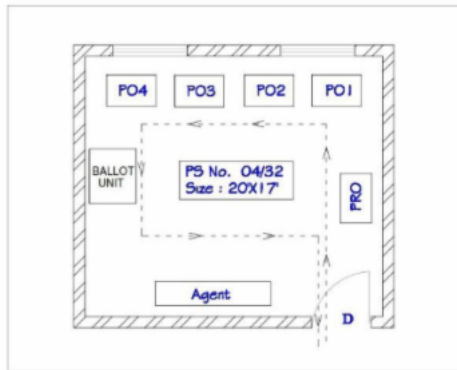

Nazri Naksha

Google Map View

Polling Station Building Front View

Polling Station Front View

Cad View

Key MAP View