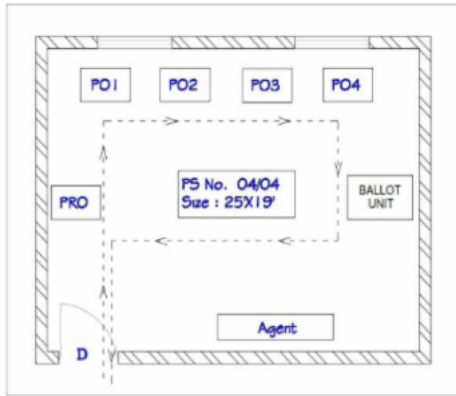

Nazri Naksha

Google Map View

Polling Station Building Front View

Polling Station Front View

Cad View

Key MAP View