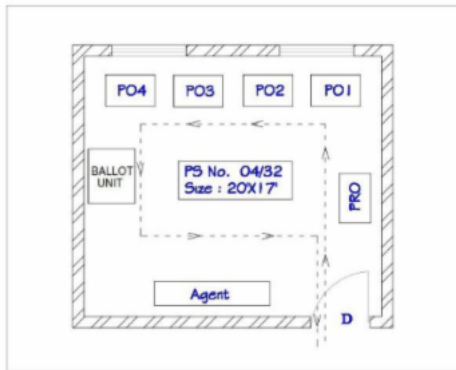

Nazri Naksha

Google Map View

Polling Station Building Front View

Polling Station Front View

Cad View

Key MAP View