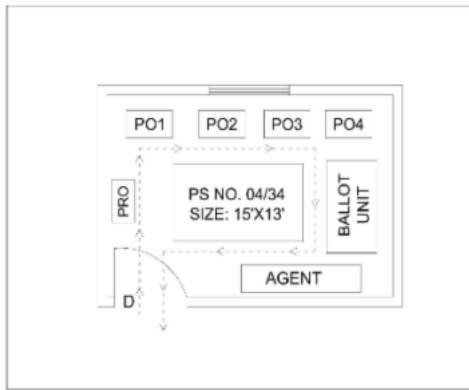

Nazri Naksha

Google Map View

Polling Station Building Front View

Polling Station Front View

Cad View

Key MAP View