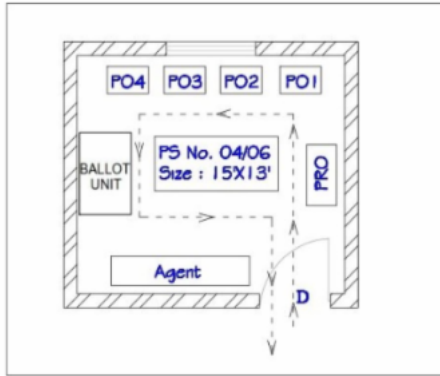

Nazri Naksha

Google Map View

Polling Station Building Front View

Polling Station Front View

Cad View

Key MAP View