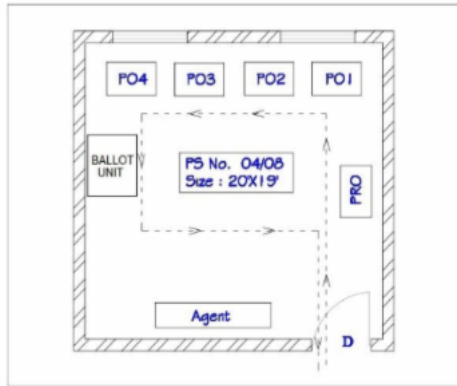

Nazri Naksha

Google Map View

Polling Station Building Front View

Polling Station Front View

Cad View

Key MAP View