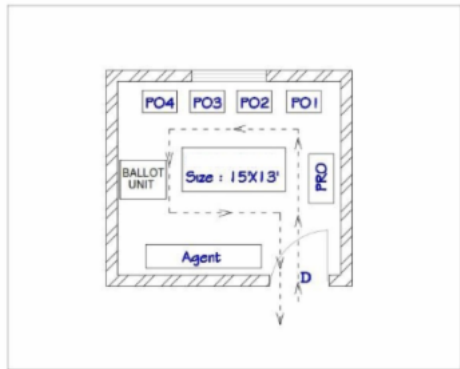

Nazri Naksha

Google Map View

Polling Station Building Front View

Polling Station Front View

Cad View

Key MAP View