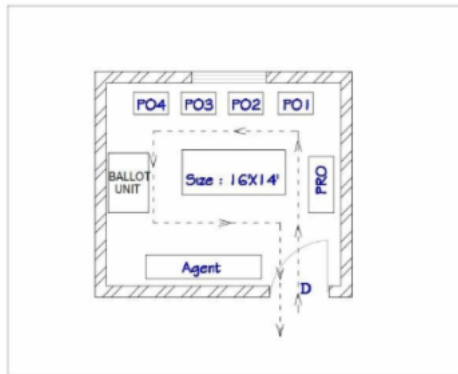

Nazri Naksha

Google Map View

Polling Station Building Front View

Polling Station Front View

Cad View

Key MAP View