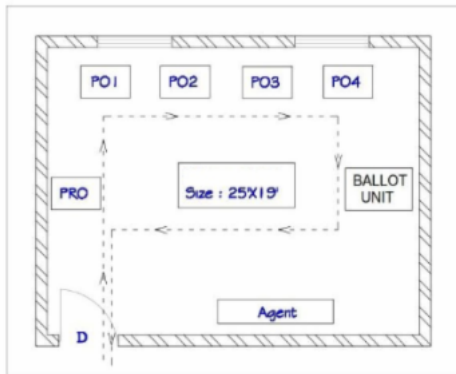

Nazri Naksha

Google Map View

Polling Station Building Front View

Polling Station Front View

Cad View

Key MAP View