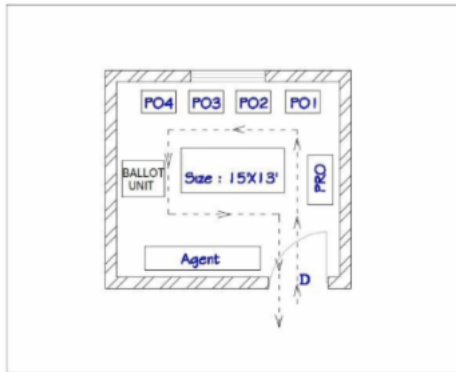

Nazri Naksha

Google Map View

Polling Station Building Front View

Polling Station Front View

Cad View

Key MAP View