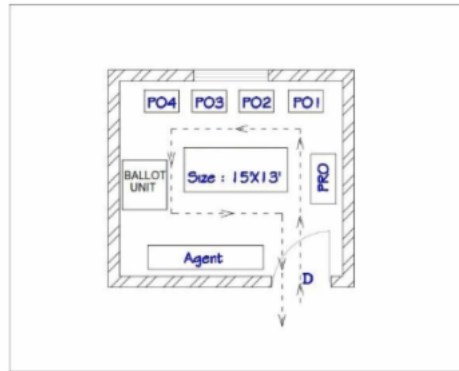

Nazri Naksha

Google Map View

Polling Station Building Front View

Polling Station Front View

Cad View

Key MAP View