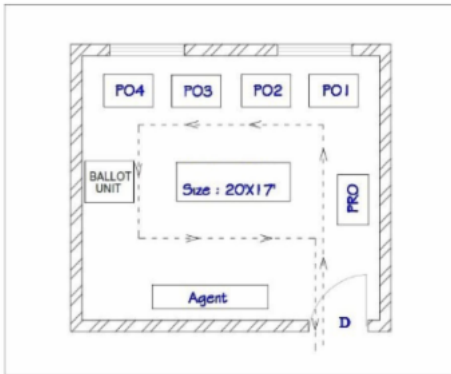

Nazri Naksha

Google Map View

Polling Station Building Front View

Polling Station Front View

Cad View

Key MAP View