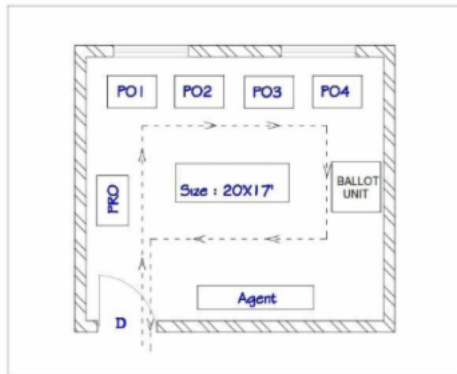

Nazri Naksha

Google Map View

Polling Station Building Front View

Polling Station Front View

Cad View

Key MAP View