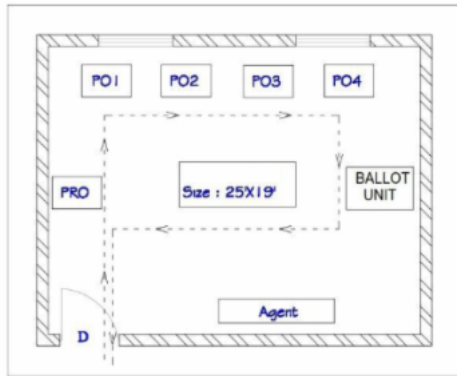

Nazri Naksha

Google Map View

Polling Station Building Front View

Polling Station Front View

Cad View

Key MAP View