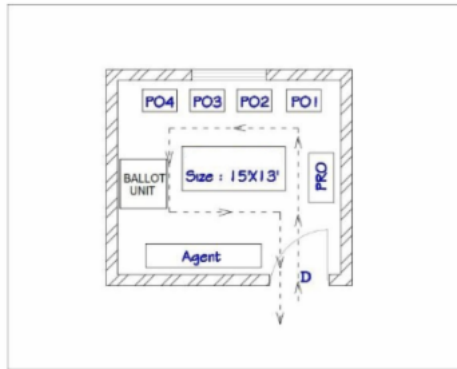

Nazri Naksha

Google Map View

Polling Station Building Front View

Polling Station Front View

Cad View

Key MAP View