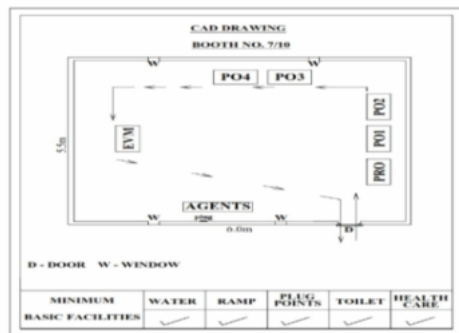

Nazri Naksha

Google Map View

Polling Station Building Front View

Polling Station Front View

Cad View

Key MAP View