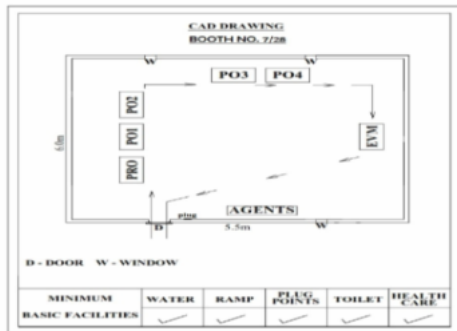

Nazri Naksha

Google Map View

Polling Station Building Front View

Polling Station Front View

Cad View

Key MAP View