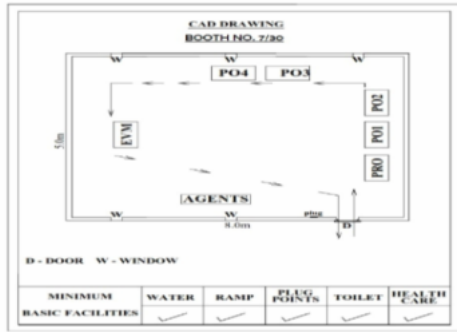

Nazri Naksha

Google Map View

Polling Station Building Front View

Polling Station Front View

Cad View

Key MAP View