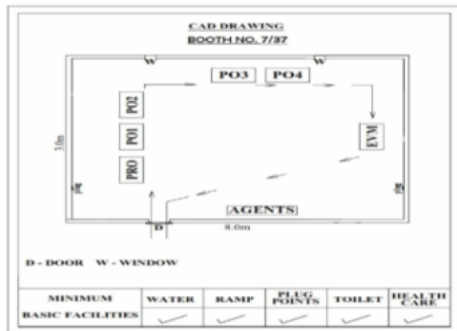

Nazri Naksha

Google Map View

Polling Station Building Front View

Polling Station Front View

Cad View

Key MAP View