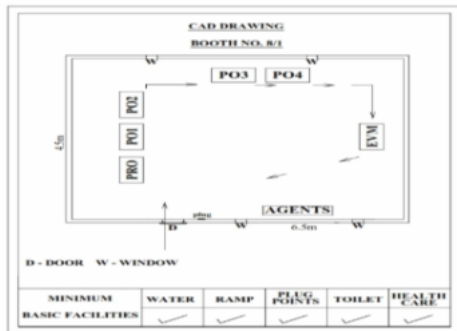

Nazri Naksha

Google Map View

Polling Station Building Front View

Polling Station Front View

Cad View

Key MAP View