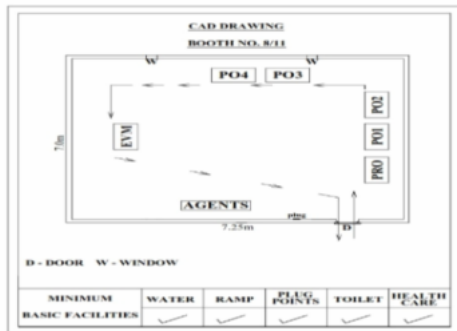

Nazri Naksha

Google Map View

Polling Station Building Front View

Polling Station Front View

Cad View

Key MAP View