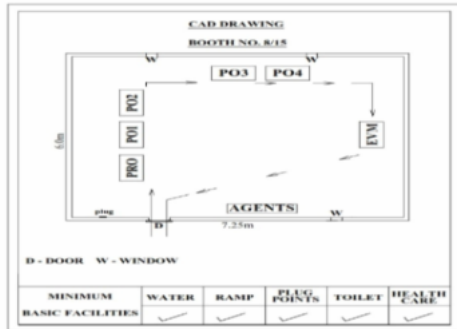

Nazri Naksha

Google Map View

Polling Station Building Front View

Polling Station Front View

Cad View

Key MAP View