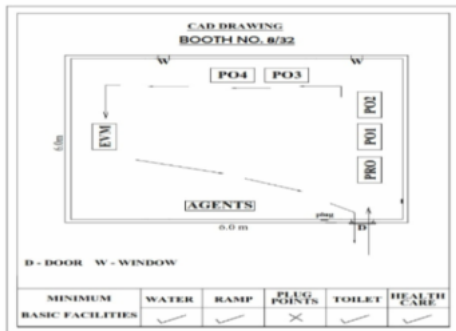

Nazri Naksha

Google Map View

Polling Station Building Front View

Polling Station Front View

Cad View

Key MAP View