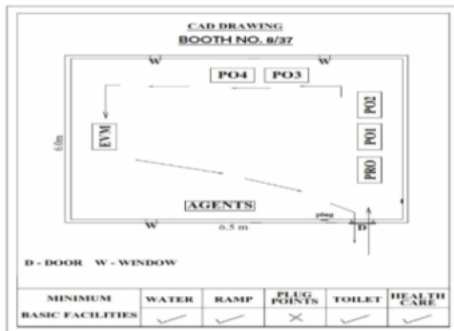

Nazri Naksha

Google Map View

Polling Station Building Front View

Polling Station Front View

Cad View

Key MAP View