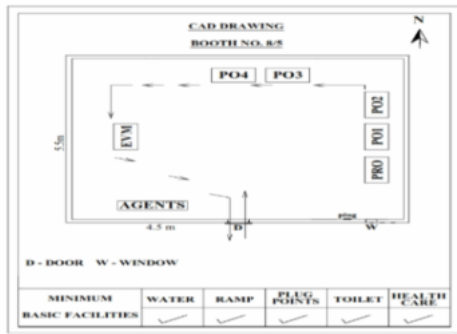

Nazri Naksha

Google Map View

Polling Station Building Front View

Polling Station Front View

Cad View

Key MAP View