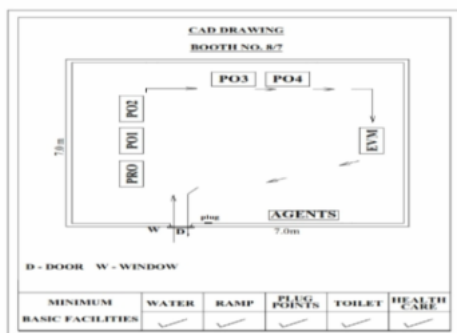

Nazri Naksha

Google Map View

Polling Station Building Front View

Polling Station Front View

Cad View

Key MAP View