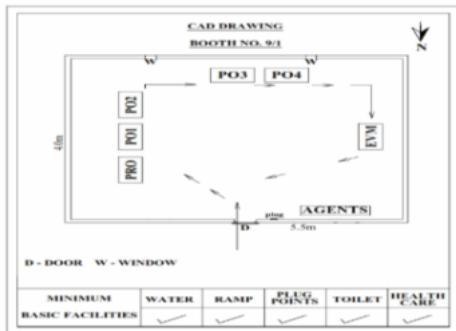

Nazri Naksha

Google Map View

Polling Station Building Front View

Polling Station Front View

Cad View

Key MAP View