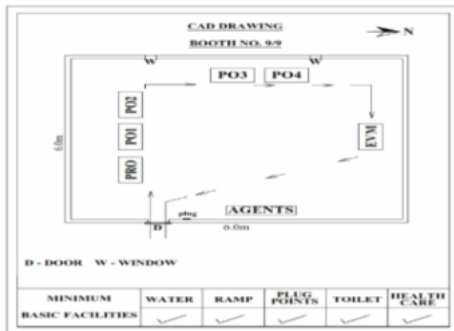

Nazri Naksha

Google Map View

Polling Station Building Front View

Polling Station Front View

Cad View

Key MAP View