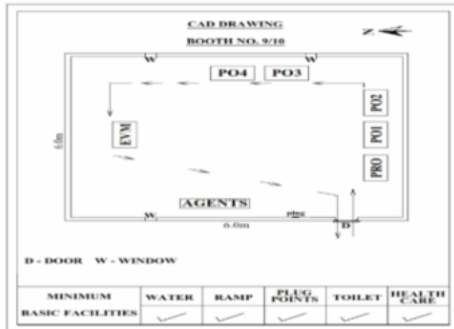

Nazri Naksha

Google Map View

Polling Station Building Front View

Polling Station Front View

Cad View

Key MAP View