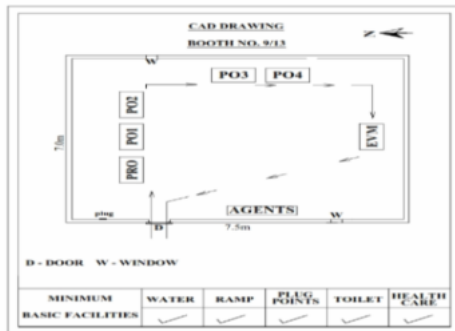

Nazri Naksha

Google Map View

Polling Station Building Front View

Polling Station Front View

Cad View

Key MAP View