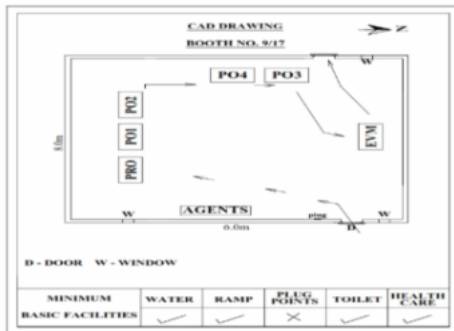

Nazri Naksha

Google Map View

Polling Station Building Front View

Polling Station Front View

Cad View

Key MAP View