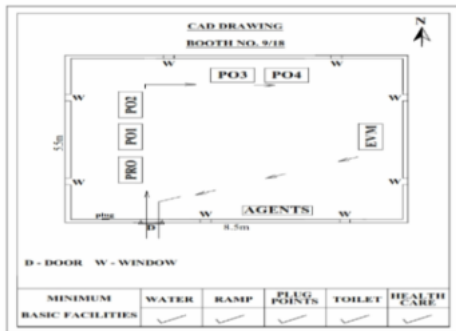

Nazri Naksha

Google Map View

Polling Station Building Front View

Polling Station Front View

Cad View

Key MAP View