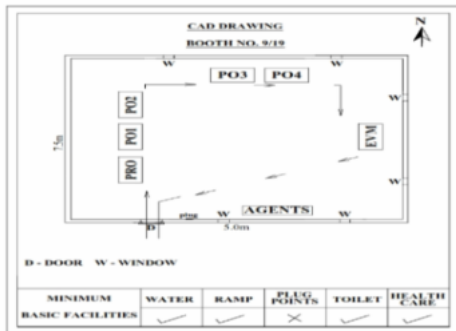

Nazri Naksha

Google Map View

Polling Station Building Front View

Polling Station Front View

Cad View

Key MAP View