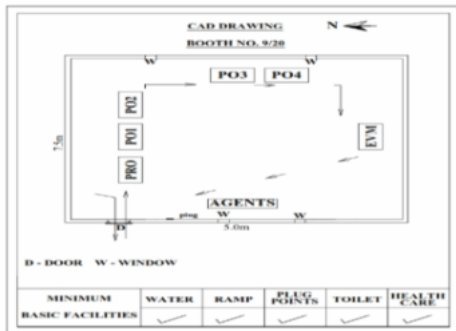

Nazri Naksha

Google Map View

Polling Station Building Front View

Polling Station Front View

Cad View

Key MAP View