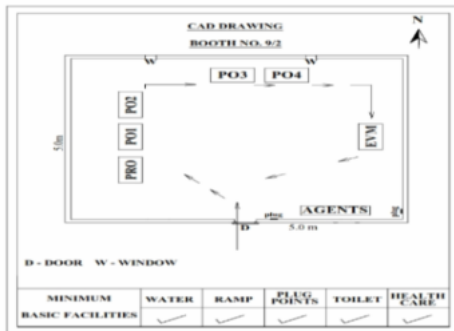

Nazri Naksha

Google Map View

Polling Station Building Front View

Polling Station Front View

Cad View

Key MAP View