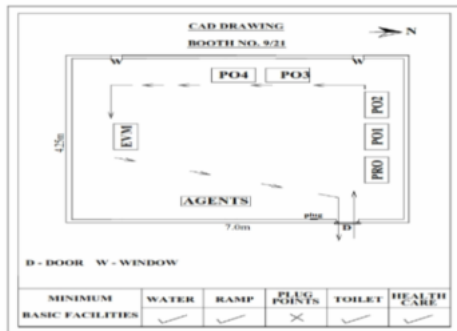

Nazri Naksha

Google Map View

Polling Station Building Front View

Polling Station Front View

Cad View

Key MAP View